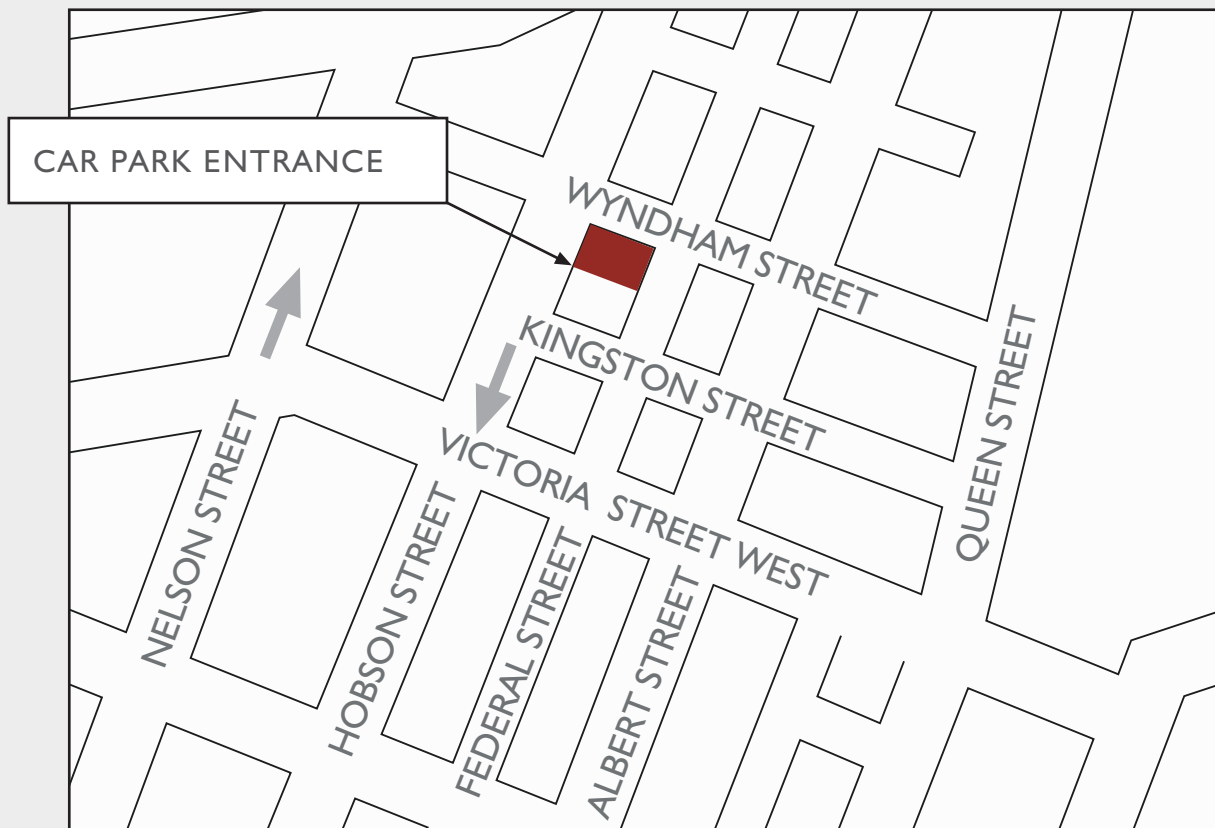

CAIRNS SLANE VISITOR PARKING

CAR PARK ACCESS INSTRUCTIONS

Entry to the car park is off Hobson at the Southern corner of the building, just after the Bus stop.

Once you have entered the driveway, you will see a Call Button Panel, push the Cairns Slane button wait for the gate to be opened.

Cairns Slane has visitor parking on the first basement level next to the lifts. When entering the car park follow the yellow arrows to the left, then around to the lift access area.

Cairns Slane car parks are all marked with Cairns Slane signs above.